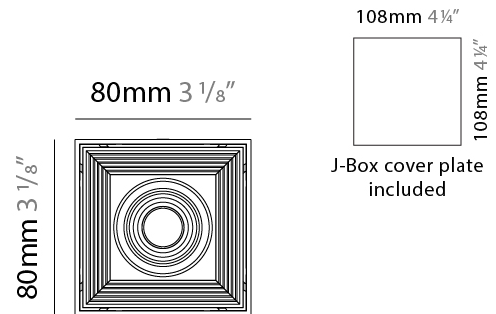

DAU SINGLE SURFACE

D92126R9-

base number Finish Options

1. To build a product code in our configurator select the specify button on the base model # product page
2. To build a manual product code on this datasheet choose from the options listed below in blue font and add the suffix to the base model #

GENERAL

Series: Dau
Subseries: Dau Single
Brand: Milan
Division: Design
Mounting Type: Surface
Mounting Location: Ceiling
Subcategory: Downlight

PHYSICAL

Shape: Cube
Length (mm): 80
Length (in): 3 1/8
Width (mm): 80
Width (in): 3 1/8
Height (mm): 91
Height (in): 3 9/16
Light Distribution: Direct
Fixture Finish: BAL / MWL / BSL
Fixture Material: Extruded Aluminum

ELECTRICAL

Lamp Type: LED
Input Wattage (W): 10
Total Output Wattage (W): 9.3
Dimming: Tri-Mode (Non-Dimming and Phase Dimming (120Vac only) and 0-10V Dimming)
Driver Included: No
Driver Location: Remote
Driver Type: Constant Current
Input Voltage (V): 120 - 277
Constant Current (MA): 350

LED

Number of LEDs: 1
Color Temperature (°K): 3000
Max. Delivered Lumen (lm): 956
CRI: >90 CRI
Lamp Life (hrs): 50000

OPTICAL

RATINGS AND CERTIFICATIONS

Certified By: Certified for North American Standards
IP rating: IP20

PROJECT
TYPE
SPECIFIER
QUANTITY
DATE